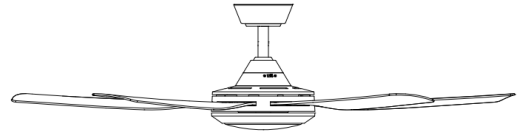

SWIFTSURE 52 LED

235041-52XXA

120V

Catalog# _____

Project: _____

Location/Area: _____

Prepared By: _____

Date: _____

5 Blade, 52" Sweep, 3CCT LED Light Kit

Description

The 5 blade Swiftsure features a clean looking body and low-profile LED light option. A sharp look for anyone looking to add a modern fan to their décor.

Specifications

Motor

- 3 Speed | Reversible
- AC Motor | 172 x 18 mm
- RPM High: 170 (4735 CFM/47W)
- RPM Low: 85 (3454 CFM/15.9W)

Dimensions

- Height: 12.30" (lowest point)
- Blade Drop: 10.94" (bottom of blade)
- Canopy: 12° max. slope
(38° max. sloped ceiling canopy optional)

Example: 235040-5201A

Model #	Finish Code	Motor/Accent/Blades	
235041	5201A	White/White/White	
235041	5202A	Black/Black/Black	

Lead Wire & Downrods

- 40" Lead Wire
- 5.5" Downrod Included
- 12" to 36" Downrods sold separately